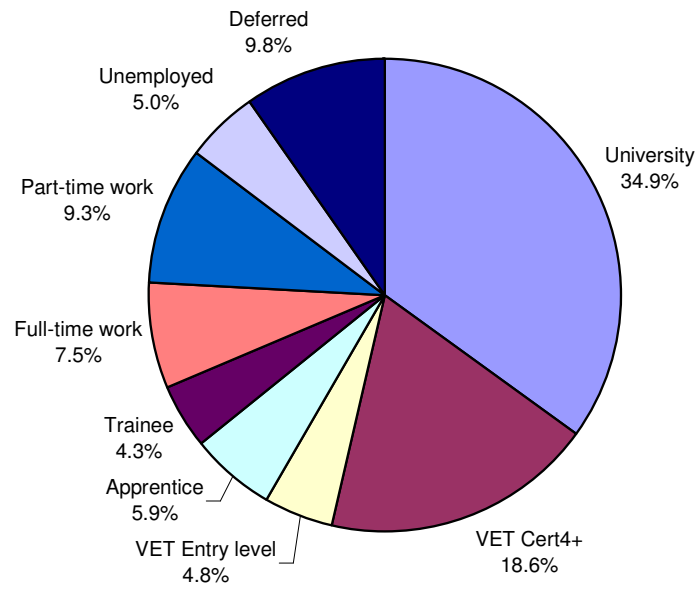

**Figure 1. Destinations of 2003 Year 12 Completers in Central Ranges LLEN (%)**

**Figure 2. Destinations of 2003 Year 12 Completers in Victoria (%)**

**Figure 3. Destinations of Year 12 Completers in Central Ranges LLEN, showing deferrals (%)**