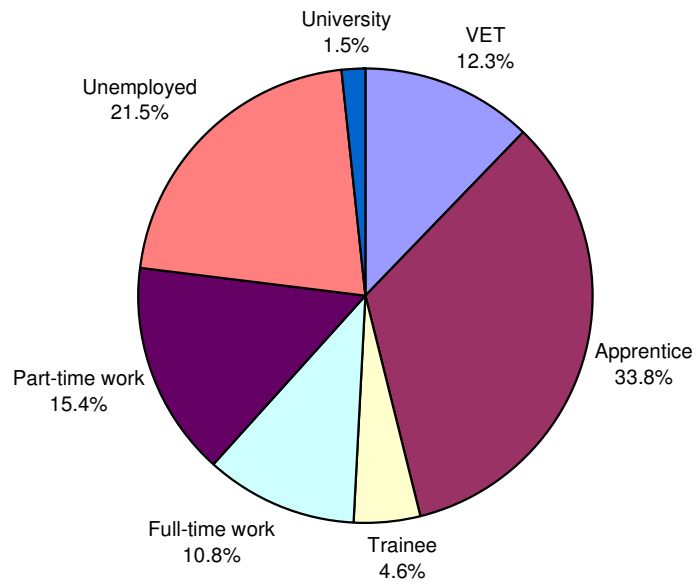

Figure 6. Destinations of 2003 Early School Leavers in Victoria (%)