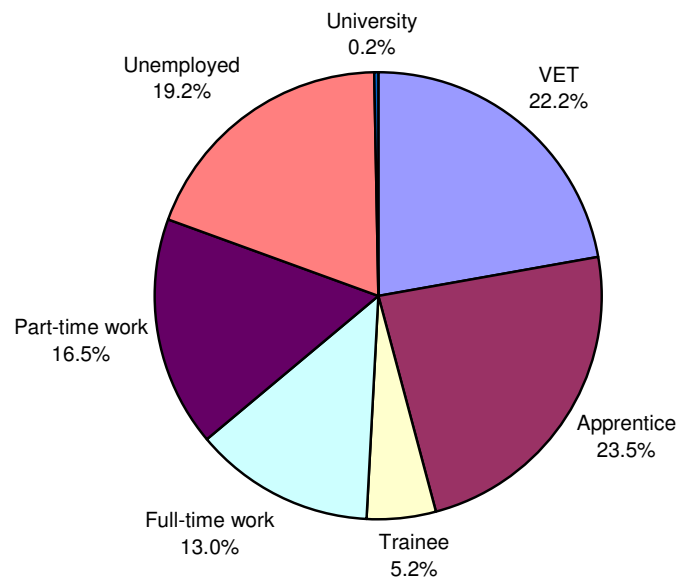

Table 4. Central Ranges - Destinations of all school leavers by year level (LLEN and Victoria)

Figure 6. Destinations of 2003 Early School Leavers in Victoria (%)