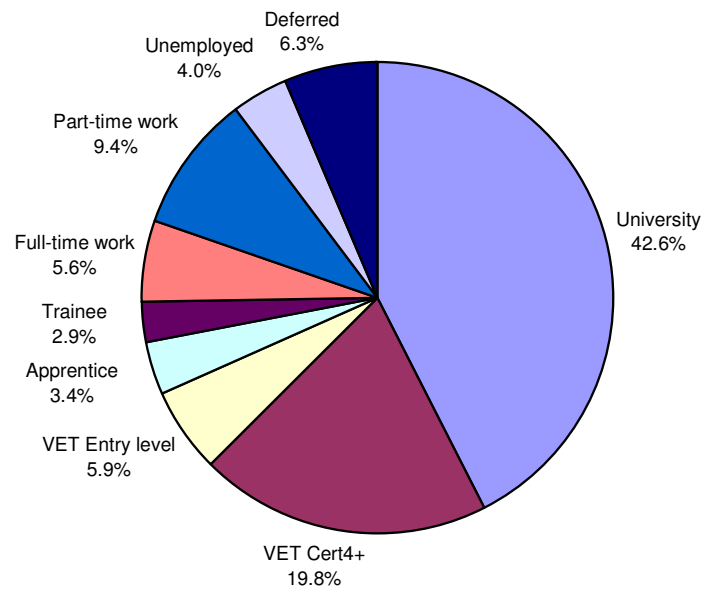

Figure 5. Destinations of 2003 Early School Leavers in Central Ranges LLEN (%)

Figure 4. Destinations of Year 12 Completers in Victoria, showing deferrals (%)