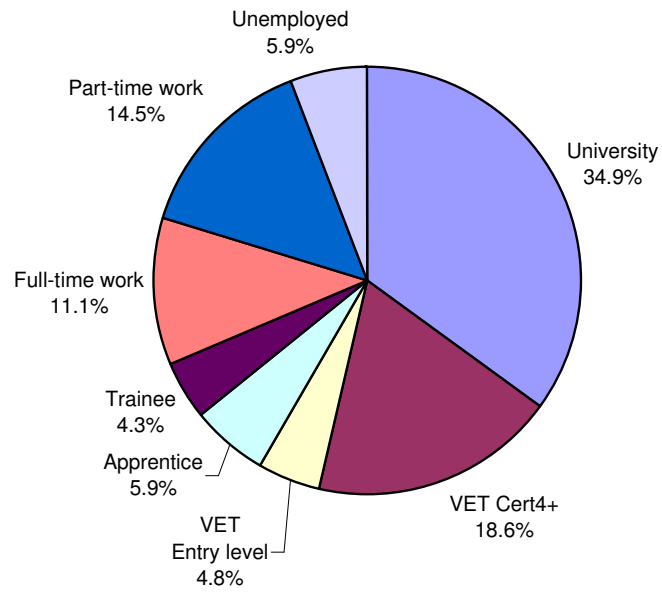

Figure 1. Destinations of 2003 Year 12 Completers in Central Ranges LLEN (%)