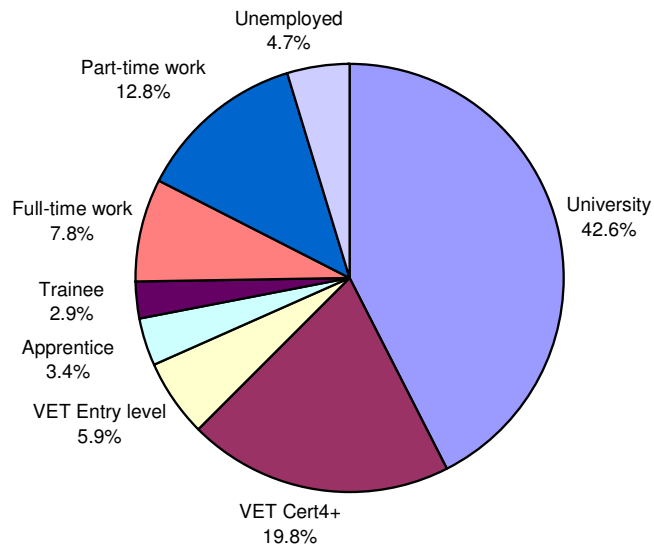

Figure 3. Destinations of Year 12 Completers in Central Ranges LLEN, showing deferrals (%)

Figure 2. Destinations of 2003 Year 12 Completers in Victoria (%)