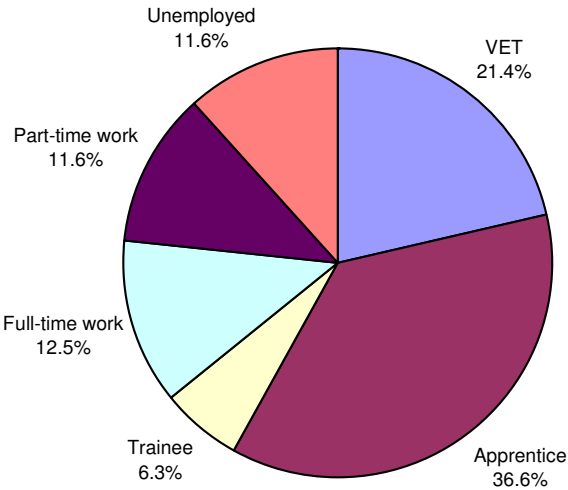

Figure 4. Destinations of Year 12 Completers in Victoria, showing deferrals (%)

Figure 5. Destinations of 2004 Early School Leavers in Central Ranges LLEN (%)

Figure 6. Destinations of 2004 Early School Leavers in Victoria (%)

Table 4. Central Ranges – Destinations of all school leavers by year level (LLEN and Victoria)

Year Level	Destination	Central Ranges		Victoria	
		No.	%	No.	%
Year 12 Completers	University	156	29.8	14466	43.1
	VET Cert 4+	112	21.4	6071	18.1
	VET Entry Level	27	5.2	1790	5.3
	Apprentice	44	8.4	1737	5.2
	Trainee	26	5.0	1645	4.9
	Full-time work	59	11.3	2688	8.0
	Part-time work	72	13.7	3704	11.0
	Unemployed	28	5.3	1484	4.4
	<i>Total</i>	<i>524</i>	<i>100.0</i>	<i>33585</i>	<i>100.0</i>
Year 11/12 Early Leavers	VET	18	23.1	674	19.2
	Apprentice	24	30.8	938	26.8
	Trainee	5	6.4	290	8.3
	Full-time work	11	14.1	505	14.4
	Part-time work	10	12.8	541	15.4
	Unemployed	10	12.8	554	15.8
	<i>Total</i>	<i>78</i>	<i>100.0</i>	<i>3502</i>	<i>100.0</i>
Year 9/10 Early Leavers	VET	6	17.6	223	21.7
	Apprentice	17	50.0	412	40.1
	Trainee	2	5.9	71	6.9
	Full-time work	3	8.8	96	9.3
	Part-time work	3	8.8	83	8.1
	Unemployed	3	8.8	142	13.8
	<i>Total</i>	<i>34</i>	<i>100.0</i>	<i>1027</i>	<i>100.0</i>