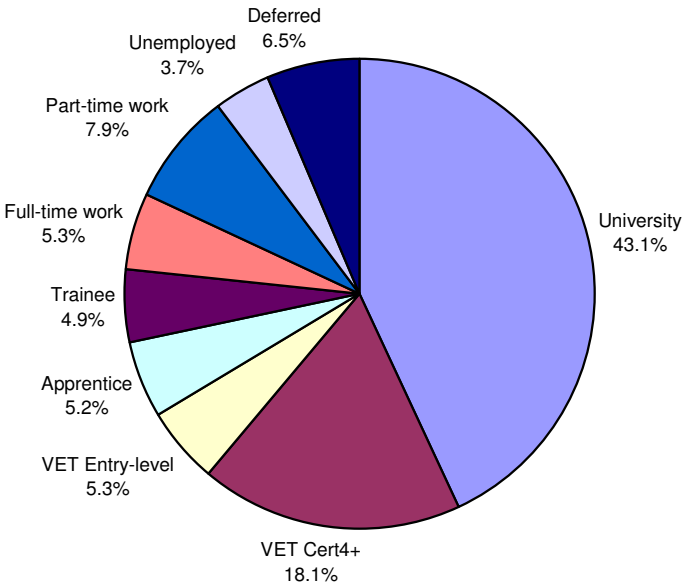

Figure 4. Destinations of Year 12 Completers in Victoria, showing deferrals (%)

Figure 5. Destinations of 2004 Early School Leavers in Central Ranges LLEN (%)

Figure 6. Destinations of 2004 Early School Leavers in Victoria (%)

Table 4. Central Ranges – Destinations of all school leavers by year level (LLEN and Victoria)

Year Level	Destination	Central Ranges		Victoria	
		No.	%	No.	%
Year 12 Completers	University	156	29.8	14466	43.1
	VET Cert 4+	112	21.4	6071	18.1
	VET Entry Level	27	5.2	1790	5.3
	Apprentice	44	8.4	1737	5.2
	Trainee	26	5.0	1645	4.9
	Full-time work	59	11.3	2688	8.0
	Part-time work	72	13.7	3704	11.0
	Unemployed	28	5.3	1484	4.4
	<i>Total</i>	<i>524</i>	<i>100.0</i>	<i>33585</i>	<i>100.0</i>
Year 11/12 Early Leavers	VET	18	23.1	674	19.2
	Apprentice	24	30.8	938	26.8
	Trainee	5	6.4	290	8.3
	Full-time work	11	14.1	505	14.4
	Part-time work	10	12.8	541	15.4
	Unemployed	10	12.8	554	15.8
	<i>Total</i>	<i>78</i>	<i>100.0</i>	<i>3502</i>	<i>100.0</i>
Year 9/10 Early Leavers	VET	6	17.6	223	21.7
	Apprentice	17	50.0	412	40.1
	Trainee	2	5.9	71	6.9
	Full-time work	3	8.8	96	9.3
	Part-time work	3	8.8	83	8.1
	Unemployed	3	8.8	142	13.8
	<i>Total</i>	<i>34</i>	<i>100.0</i>	<i>1027</i>	<i>100.0</i>