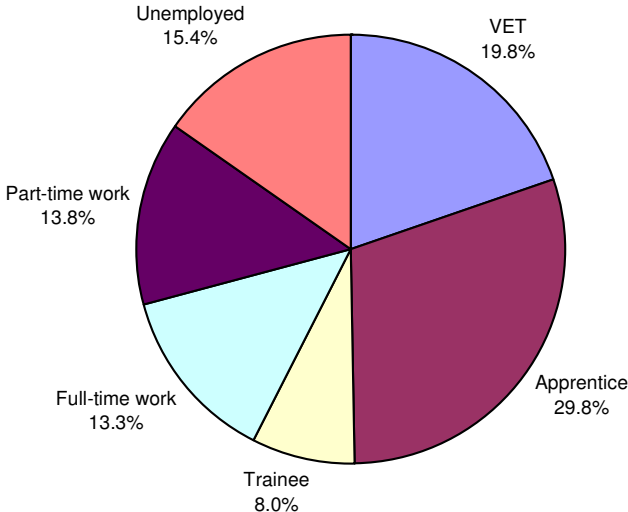

Figure 4. Destinations of Year 12 Completers in Victoria, showing deferrals (%)

Figure 5. Destinations of 2004 Early School Leavers in Central Ranges LLEN (%)

Figure 6. Destinations of 2004 Early School Leavers in Victoria (%)

Table 4. Central Ranges – Destinations of all school leavers by year level (LLEN and Victoria)

Year Level	Destination	Central Ranges		Victoria	
		No.	%	No.	%
Year 12 Completers	University	156	29.8	14466	43.1
	VET Cert 4+	112	21.4	6071	18.1
	VET Entry Level	27	5.2	1790	5.3
	Apprentice	44	8.4	1737	5.2
	Trainee	26	5.0	1645	4.9
	Full-time work	59	11.3	2688	8.0
	Part-time work	72	13.7	3704	11.0
	Unemployed	28	5.3	1484	4.4
	<i>Total</i>	<i>524</i>	<i>100.0</i>	<i>33585</i>	<i>100.0</i>
Year 11/12 Early Leavers	VET	18	23.1	674	19.2
	Apprentice	24	30.8	938	26.8
	Trainee	5	6.4	290	8.3
	Full-time work	11	14.1	505	14.4
	Part-time work	10	12.8	541	15.4
	Unemployed	10	12.8	554	15.8
	<i>Total</i>	<i>78</i>	<i>100.0</i>	<i>3502</i>	<i>100.0</i>
Year 9/10 Early Leavers	VET	6	17.6	223	21.7
	Apprentice	17	50.0	412	40.1
	Trainee	2	5.9	71	6.9
	Full-time work	3	8.8	96	9.3
	Part-time work	3	8.8	83	8.1
	Unemployed	3	8.8	142	13.8
	<i>Total</i>	<i>34</i>	<i>100.0</i>	<i>1027</i>	<i>100.0</i>